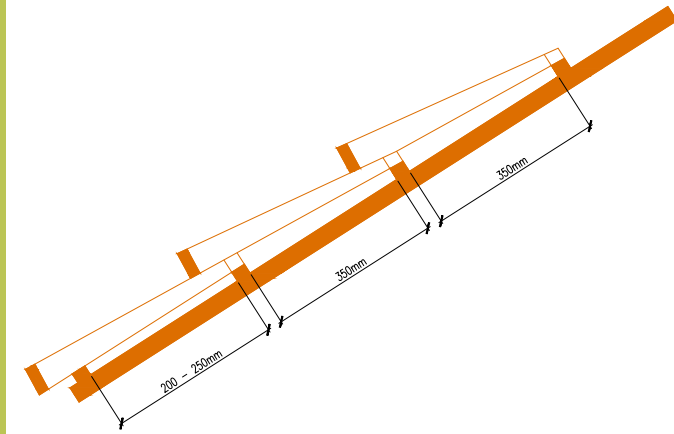

Exclusive Living. Naturally

Cape  Reed
international

Dimensions : 800mm x 450mm x 25mm

Weight : 4.5kg

Coverage : 0.32m² per tile

Species : *Thamnochortus Insignis*

CAPE REED THATCH TILES

CAPE REED THATCH TILES